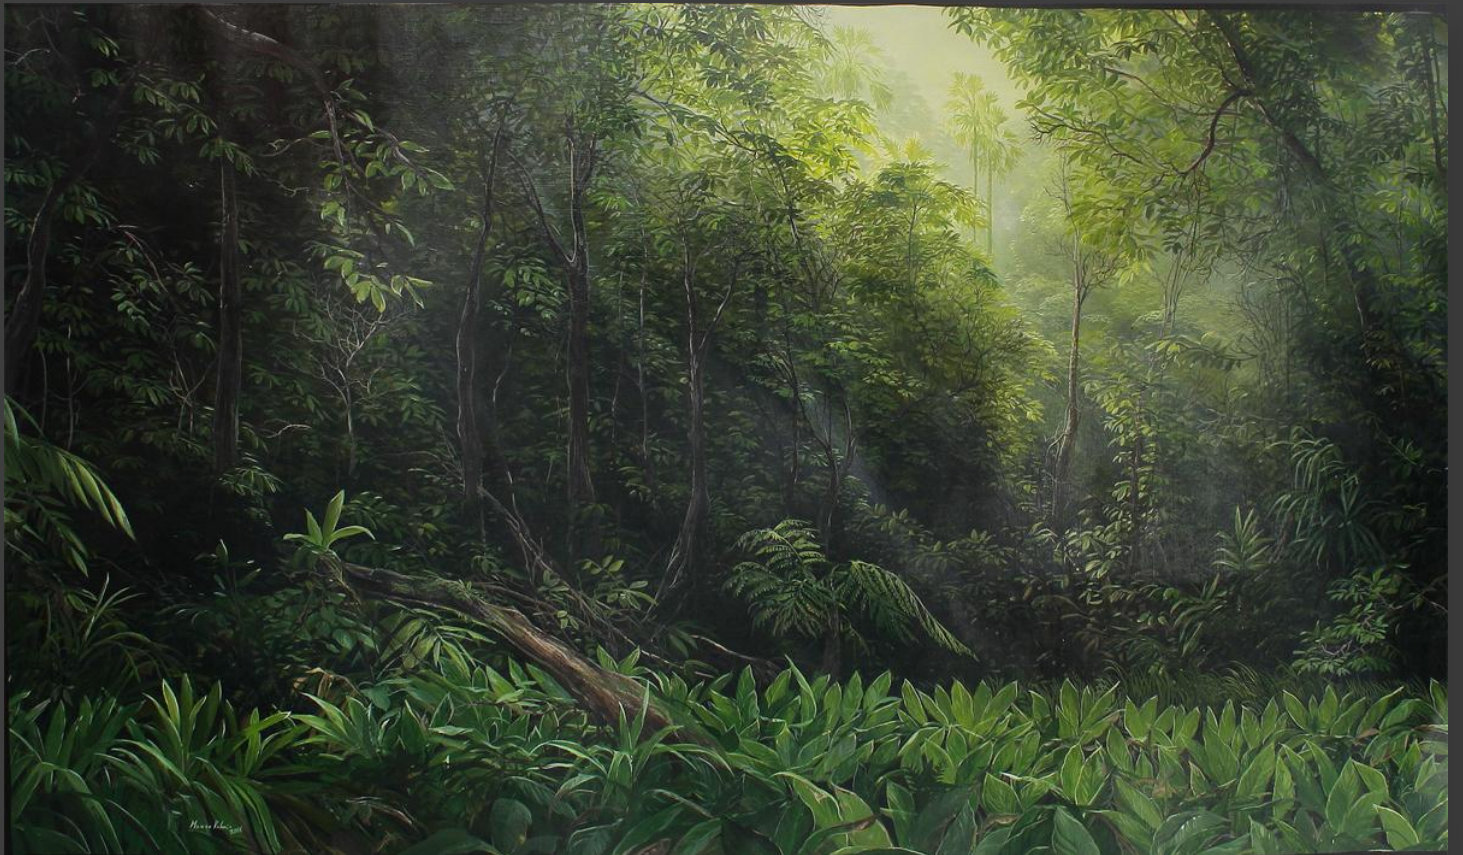

ATARDECER EN EL BOSQUE

ACRYLIC ON LINEN, 1.39 X 0.75 mt / 54.7 x 29.5 INCHES

SIGNED FRONT AND BACK: MARCO VALENCIA 2016 ARTWORK CODE: MV20160902